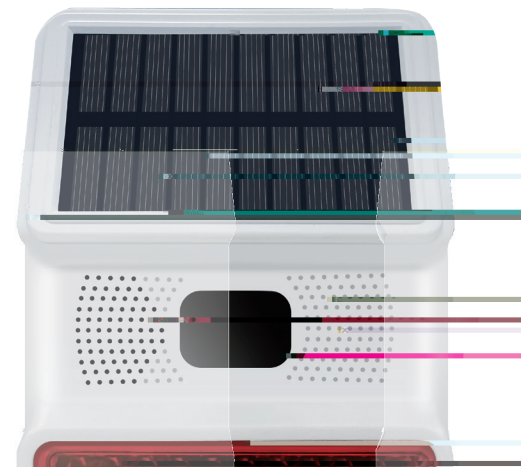

Wi-Fi

Wi-Fi

|User guide

1

2

3

4

1

|Warning

- IP65

|Product Overview

Wi-Fi

APP

|Factory list

. V/ 000mA

.P1

PIR

LED